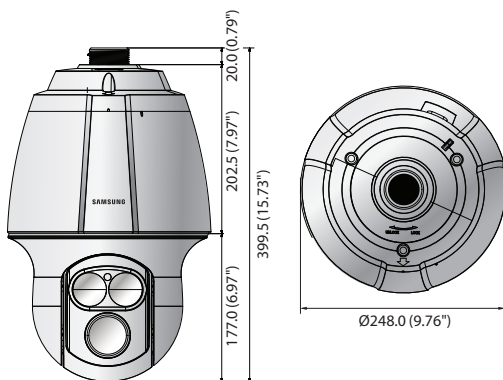

Dimensions

Unit : mm (inch)